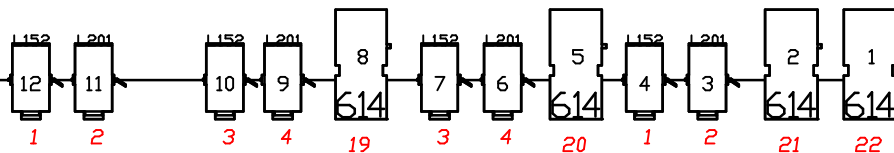

miss loulou:Fortissimo

Instrument Count (All Lay)

Venue:
Designer:

Type	Lens	Count	Status
614SX		4	HUNG
ADB ACP 1001		6	HUNG
ADB Europe C101		14	HUNG
ADB Europe C201		2	HUNG
PAR 64		11	HUNG
		37	

Colour Count

Venue:
Designer:

Color	Type
L106	ACP Colour Frame
L119	10" Colour Frame
L119	245mm Colour Frame
L119	ACP Colour Frame
L128	185mm Colour Frame
L134	10" Colour Frame
L135	185mm Colour Frame
L139	ACP Colour Frame
L152	185mm Colour Frame
L201	185mm Colour Frame