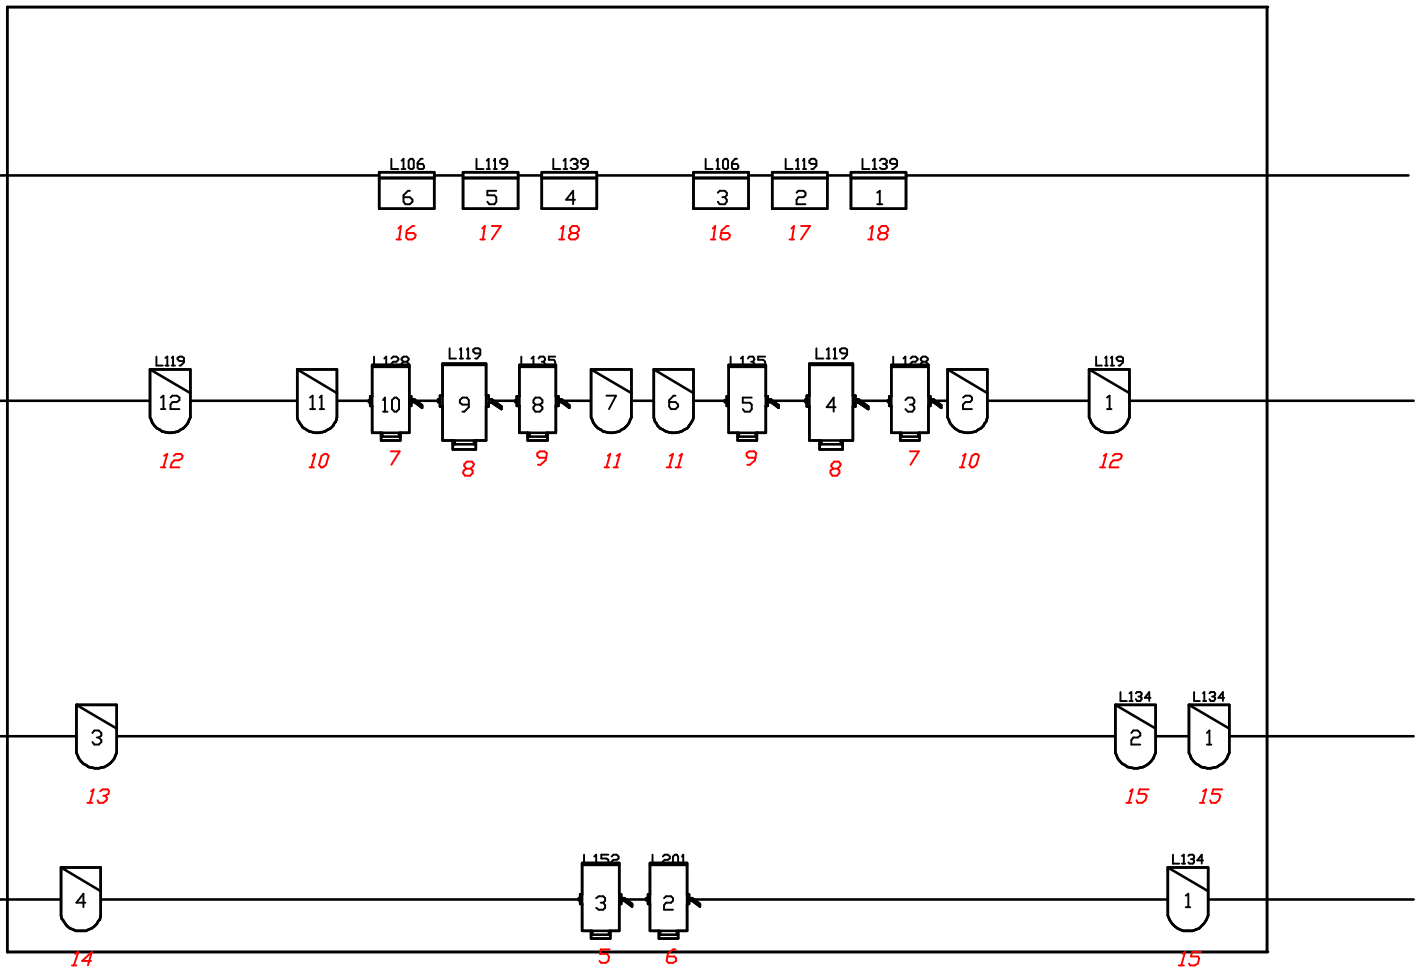

miss loulou:Fortissimo

Instrument Count (All Lay)

Venue:
Designer:

Type	Lens	Count	Status
614SX		4	HUNG
ADB ACP 1001		6	HUNG
ADB Europe C101		14	HUNG
ADB Europe C201		2	HUNG
PAR 64		11	HUNG
		37	

Colour Count

Venue:
Designer:

Color	Type
L106	ACP Colour Frame
L119	10" Colour Frame
L119	245mm Colour Frame
L119	ACP Colour Frame
L128	185mm Colour Frame
L134	10" Colour Frame
L135	185mm Colour Frame
L139	ACP Colour Frame
L152	185mm Colour Frame
L201	185mm Colour Frame