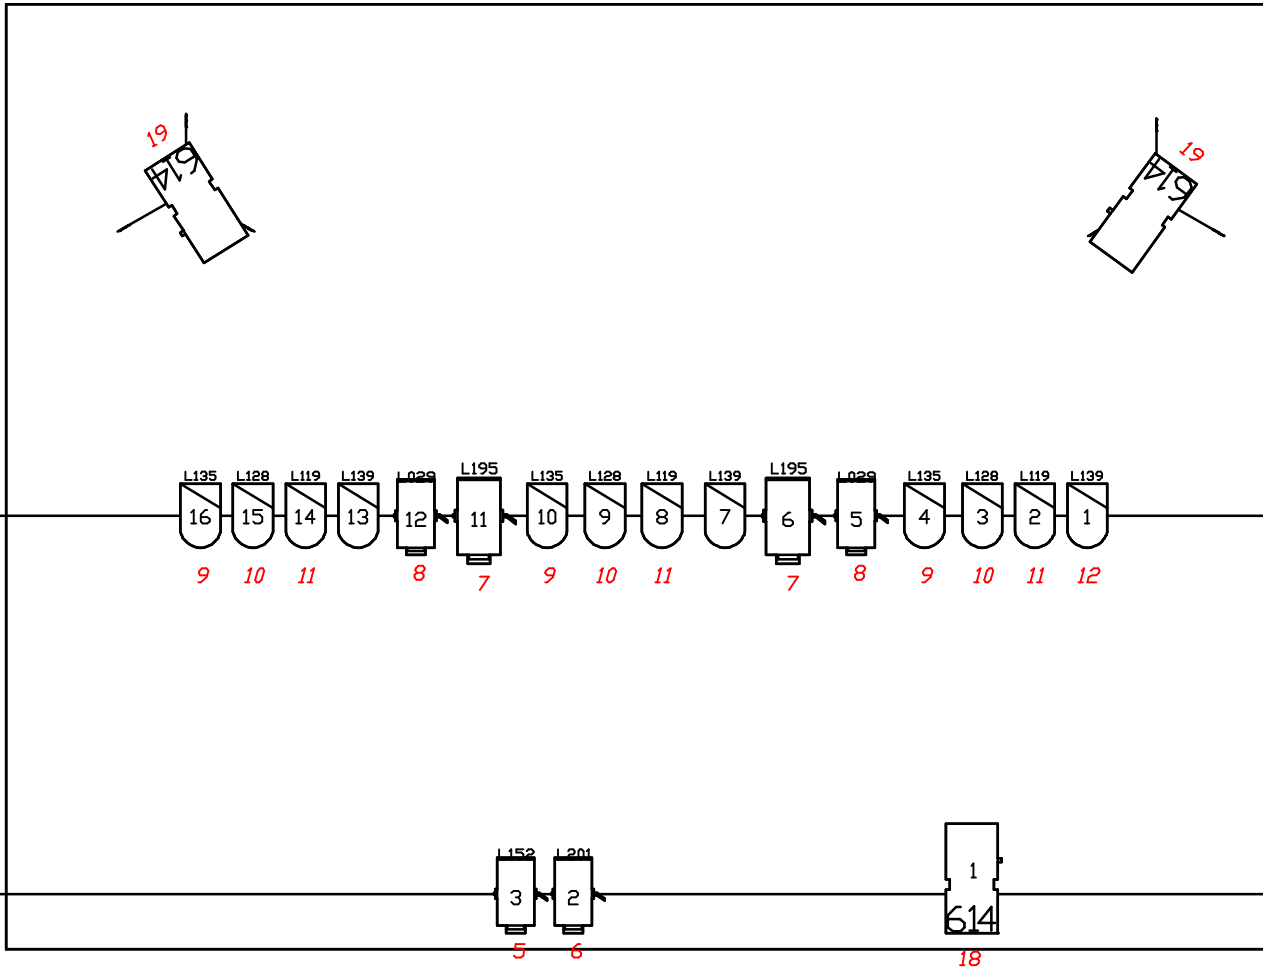

Miss loulou : katastophes

Instrument Count (All Lay

Venue:
Designer:

Type	Lens	Count	Status
614SX		6	HUNG
614SX		1	UNHU NG
ADB Europe C101		12	HUNG
ADB Europe C201		2	HUNG
PAR 64		12	HUNG
		33	

Colour Count

Venue:
Designer:

Color	Type
L029	185mm Colour Frame
L119	10" Colour Frame
L128	10" Colour Frame
L135	10" Colour Frame
L139	10" Colour Frame
L152	185mm Colour Frame
L195	245mm Colour Frame
L201	185mm Colour Frame