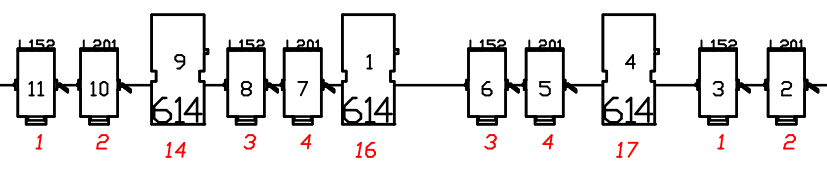

Miss loulou : katastophes

Instrument Count (All Lay

Venue:
Designer:

Type	Lens	Count	Status
614SX		6	HUNG
614SX		1	UNHU NG
ADB Europe C101		12	HUNG
ADB Europe C201		2	HUNG
PAR 64		12	HUNG
		33	

Colour Count

Venue:
Designer:

Color	Type
L029	185mm Colour Frame
L119	10" Colour Frame
L128	10" Colour Frame
L135	10" Colour Frame
L139	10" Colour Frame
L152	185mm Colour Frame
L195	245mm Colour Frame
L201	185mm Colour Frame