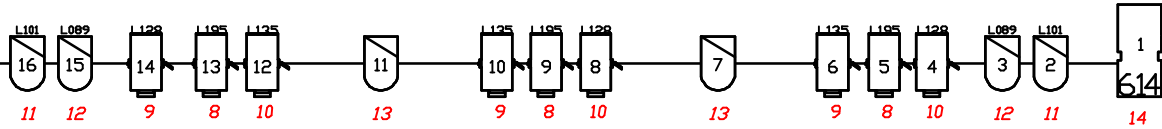

miss loulou : MAGIK

2

1

Instrument Count

(All Layers)

Venue:

Designer:

Type	Lens	Count	Status
614SX		4	HUNG
ADB Europe C101		21	HUNG
PAR 64		12	HUNG
		37	

Colour Count

(All Layers)

Venue:

Designer:

Show:

Assistant:

Color	Type	Count
L089	10" Colour Frame	2
L101	10" Colour Frame	2
L128	185mm Colour Frame	3
L135	10" Colour Frame	2
L135	185mm Colour Frame	3
L152	185mm Colour Frame	6
L195	10" Colour Frame	4
L195	185mm Colour Frame	3
L201	185mm Colour Frame	6