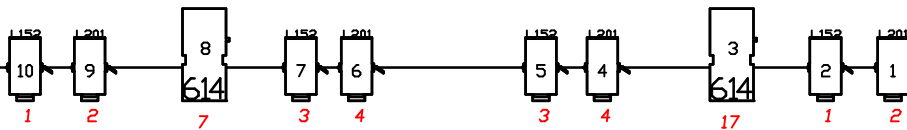

miss loulou : MAGIK

2

1

Instrument Count

(All Layers)

Venue:

Designer:

Type	Lens	Count	Status
614SX		4	HUNG
ADB Europe C101		21	HUNG
PAR 64		12	HUNG
		37	

Colour Count

(All Layers)

Venue:

Designer:

Show:

Assistant:

Color	Type	Count
L089	10" Colour Frame	2
L101	10" Colour Frame	2
L128	185mm Colour Frame	3
L135	10" Colour Frame	2
L135	185mm Colour Frame	3
L152	185mm Colour Frame	6
L195	10" Colour Frame	4
L195	185mm Colour Frame	3
L201	185mm Colour Frame	6