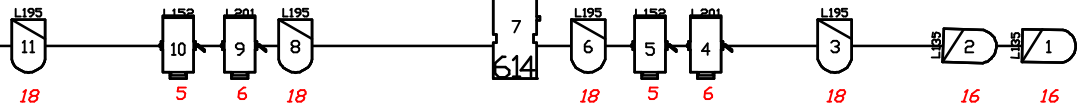

miss loulou : MAGIK

2

1

Instrument Count

(All Layers)

Venue:

Designer:

Type	Lens	Count	Status
614SX		4	HUNG
ADB Europe C101		21	HUNG
PAR 64		12	HUNG
		37	

Colour Count

(All Layers)

Venue:

Designer:

Show:

Assistant:

Color	Type	Count
L089	10" Colour Frame	2
L101	10" Colour Frame	2
L128	185mm Colour Frame	3
L135	10" Colour Frame	2
L135	185mm Colour Frame	3
L152	185mm Colour Frame	6
L195	10" Colour Frame	4
L195	185mm Colour Frame	3
L201	185mm Colour Frame	6